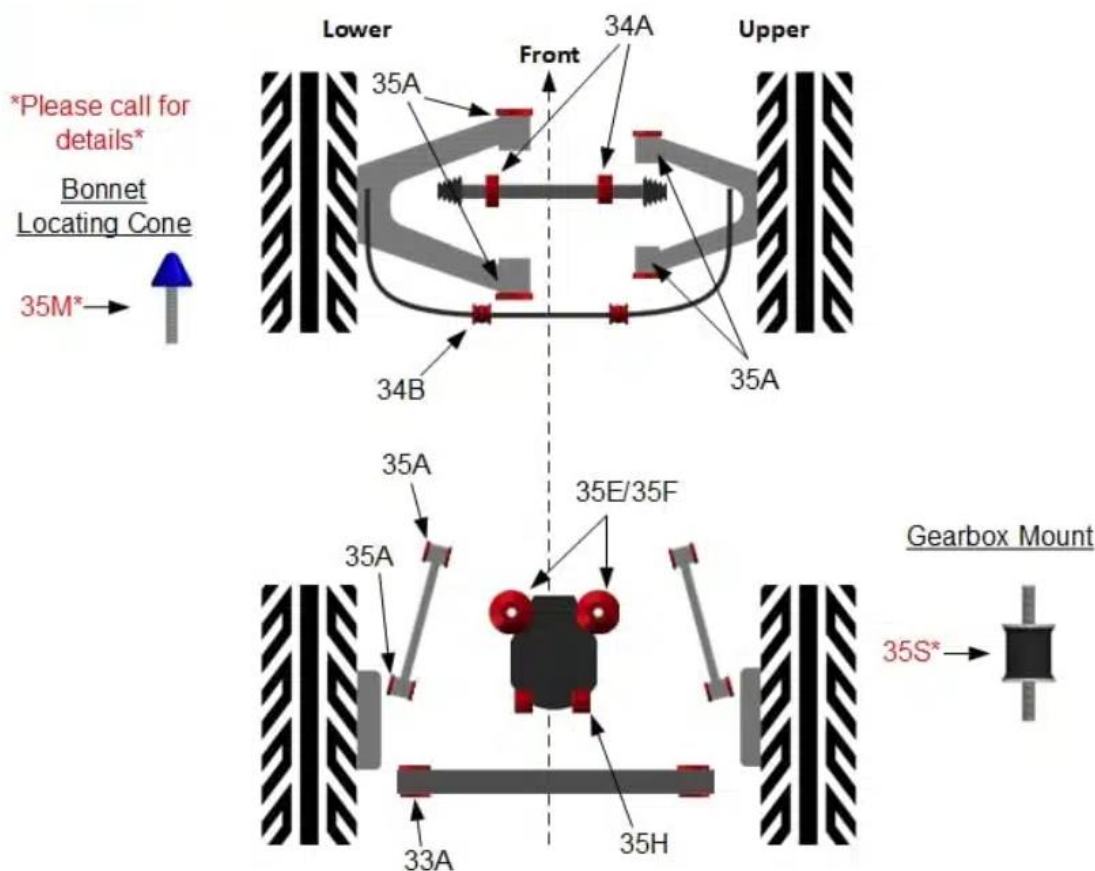

Polybush®

SUSPENSION BUSH KIT

COMFORT BLUE KIT35

GT6 Mk2

GT6 Mk3 to KE/KF20,000

Vitesse Mk2

Part Number: **RG1308B**

Please call for details

Bonnet
Locating Cone

35M* →

Gearbox Mount

35S* →

QUALITY PARTS AND ACCESSORIES

Triumph House, Sleaford Road, Bracebridge Heath, Lincoln LN4 2NA,
England Telephone: 01522 568000 | E-mail: sales@rimmerbros.com